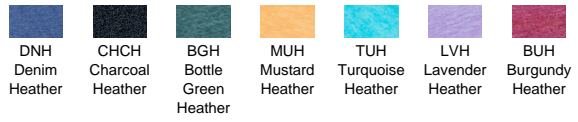

URBAN V-NECK TSUAPICO

COLOURS

NEW COLORS

CHARACTERISTICS

100% preshrunk cotton. Gramage: 155-160 gsm. approx

V-neck T-shirt. Shoulder to shoulder tape. Lycra V-neck. Grey Melange: 85% cotton / 15% viscose. Heather: 65% polyester / 35% cotton. Denim heather: 60% cotton / 40% polyester