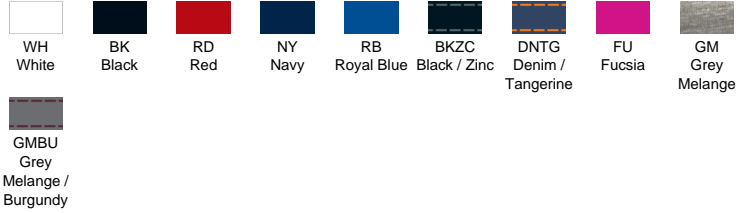

URBAN V-NECK TSUAPICO

COLOURS

NEW COLORS

CHARACTERISTICS

100% preshrunk cotton. Gramage: 155-160 gsm. approx

V-neck T-shirt. Shoulder to shoulder tape. Lycra V-neck. Grey Melange: 85% cotton / 15% viscose. Heather: 65% polyester / 35% cotton. Denim heather: 60% cotton / 40% polyester