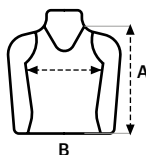

SIZES

	S	M	L	XL	2XL	3XL
A	68	71	73	75	77	79
B	46	50	54	58	62	66

Measurements in cm. Tolerance +/- 5%

MUKUA

100 White

502 Royal Blue

610 Fluor Lime

304 Fluor Yellow

303 Fluor Orange

400 Red

408 Fluor Pink

Removable label

100 pieces per box

10 pieces per bag