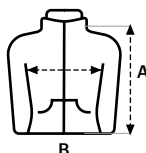

SIZES

	S	M	L	XL	2XL	3XL
A	66	68	71	73	75	77
B	50	52	54	58	62	64

Measurements in cm. Tolerance +/- 5%

Removable label

20 pieces per box

5 pieces per bag