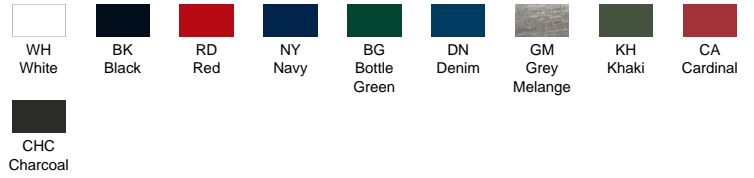

## FULL ZIP SWEATSHIRT

SWRAFUZIP

### COLOURS

### NEW COLORS

### CHARACTERISTICS

65% polyester 35% cotton.290gsm

1x1 lycra rib in cuffs and waistband. Full invisible zipper. Side pocket.