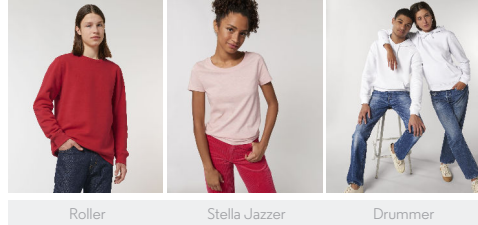

UNISEX T-SHIRTS
STTU758 - ROCKER

The Tubular unisex t-shirt

Medium Fit

- Set-in sleeve
- 1x1 rib at neck collar
- Inside back neck tape in self fabric
- Tubular construction
- Sleeve hem and bottom hem with wide double topstitch

Combo options

WHITES

COLORS

ESSENTIAL

HEATHERS

Shell : Single Jersey, 100% Cotton - Organic Ring Spun Combed, Fabric washed, 150 GSM

Printing Specifications

For suitable print techniques, please download our printing guide