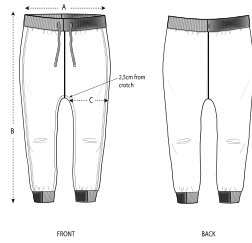

WHITES

COLORS

ESSENTIAL HEATHERS

BABY PANTS
STBB921 - BABY SHAKER

The babies' jogger pants

- 1x1 rib at waistband and bottom hem
- Flat drawcords in matching body colour finish clean without tipping
- Embroidered eyelets
- Single needle topstitch at waistband
- Side seams with double needle topstitch

Combo options

Shell : Terry , 85% Organic ring-spun combed cotton , 15% Recycled polyester , Fabric washed , Light sueded , 280 GSM

Printing Specifications

For suitable print techniques, please download our printing guide

Certifications & memberships

Wash Instructions

Wash similar colours together, no ironing on print, wash and iron inside out.

SIZES	0-6 M/56-68CM	6-12 M/68-80CM	12-18 M/80-86CM	18-24 M/86-92CM	24-36 M/92-98CM
A Waist	17	19	20	21	22.8
B Leg Length	34	40	44	47	52
C Tight	12	14.5	16.5	17.5	18.5