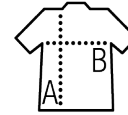

RAGLAN SLEEVE T-SHIRT

Quality

MESH POLYESTER 140
100% breathable polyester
Binding on collar

Style

Raglan sleeves
Longer length

Sizes	XXS	XS	S	M	L	XL	XXL	3XL
A/B	66/44	68/47	70/50	72/53	74/56	76/59	78/62	80/65

SOL'S SPORTY WOMEN
01159

PACKAGING

10

50

Carton size : 55 x 36 x 23 cm
Weight per carton : 8,7 kg

CHARACTERISTICS

404

Dark purple