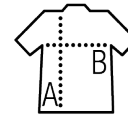

### Style

Tape inside collar  
Elastane rib round collar  
Short sleeves  
Cut and sewn  
Fitted cut

Sizes	XS	S	M	L	XL	XXL
A/B	66/45	70/48	72/51	74/54	76/57	78/61

SOL'S REGENT FIT KIDS  
01183