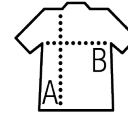

### Style

Ribbed round neck  
Tubular  
Short sleeves  
Tape inside collar

Sizes	XS	S	M	L	XL	XXL	3XL
A/B	68/45	70/48	72/51	74/54	76/57	78/60	80/63