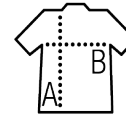

SOL'S MATELOT LSL WOMEN

WOMEN'S LONG SLEEVE STRIPED T-SHIRT

Quality

160 JERSEY
100% combed ringspun cotton
Enzyme treatment for a soft feel

Style

Round neck
Cut and sewn
Placed stripes

Sizes	S	M	L	XL	XXL
A/B	64/43	66/46	68/49	70/52	72/55

PACKING

10

50

Carton size
weight :

47 x 36 x 30 cm
10 kg

FEATURES

White / Navy

French navy / White