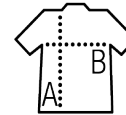

## MEN'S TWO-COLOUR T-SHIRT WITH LONG

### Style

Two-colour  
 Cut and sewn  
 Raglan sleeves  
 Rounded hem

Sizes	S	M	L	XL	XXL	3XL
A/B	70/48	72/51	74/54	76/57	77/60	78/63