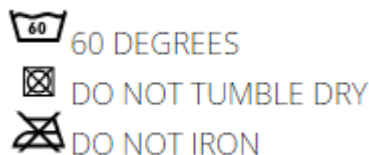

R112X
CORE
MICROFLEECE TOP

A warm and super lightweight, highly breathable 200g/m² fleece layer offering comfortable, quick dry and easy care with 60°C wash

Fabric:
200g/m² 100% Polyester microfleece

Origin:
BANGLADESH 241121

Commodity Code:
6103309000

Features:

- ¼ zip
- Open cuff
- Twin needle hem
- Flat lock stitch detail
- Covered taped neck seam

USP:

- Anti-pill finish
- Comfortable active fit
- Perfect layer garment
- Soft, light & high stretch fabric
- Easy wear, easy care: wash dry in minutes
- Compact density micro fleece provides extra warmth
- RESULT budget friendly price

Sizes	XS	S	M	L	XL	2XL	3XL
UK	34	38	41	44	46	48	50
EURO	44	48	50	54	56	56	60

Colours:
RED (186) NAVY (289)
CHARCOAL (431) BLACK (BLK)

WASH INSTRUCTION:

Decoration Type: Embroidery **Decoration Access:** Open