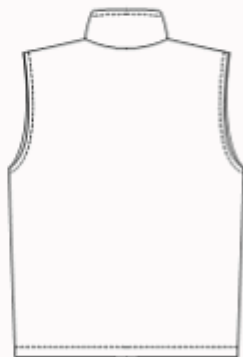

KARIBAN

REFERENCE : K679

NAME : RECORD

SIZES : S_M_L_XL_XXL_3XL

COMPOSITION :

Main fabric : Nylon 210T AC coating 70 For dark color only
100% polyamide

Main fabric : Nylon 210T milky coating 70 For light color
only 100%polyamide

Lining : Polar fleece 200 For lining 100%polyester

WEIGHT :

Main fabric : 70 gsm

Main fabric : 70 gsm

Lining : 200 gsm

FABRIC CONSTRUCTION AND FINISHING :

Size 3XL only for Black/Grey , Navy/Grey, Red/Grey, Royal
blue/Black, Dark grey/Black and Beige/Black

COLORS	PANTONE SERIGRAPHIE
Black / Grey	Black / 425C
Navy / Grey	296C / 425C
Red / Grey	186C / 425C
Forest green / Beige	553C / 7535C
Royal blue / Black	287C / Black
Yellow / Grey	123C / 425C
Orange / Black	166C / Black
Dark grey / Black	432C / Black
Beige / Black	7535C / Black
Ice blue / Navy	536C / 296C

DESCRIPTION

Français :	Bodywarmer
English :	Bodywarmer
Nederlands :	Bodywarmer
Deutsch :	Bodywarmer
Español :	Bodywarmer
Italiano :	Bodywarmer
Português :	Colete