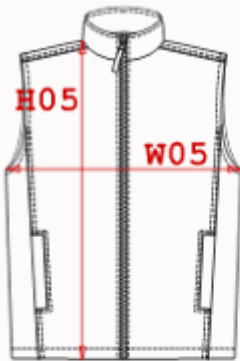

# KARIBAN

REFERENCE : K679

NAME : RECORD

SIZES : S\_M\_L\_XL\_XXL\_3XL

**COMPOSITION :**

Main fabric : Nylon 210T AC coating 70 For dark color only  
100% polyamide

Main fabric : Nylon 210T milky coating 70 For light color  
only 100%polyamide

Lining : Polar fleece 200 For lining 100%polyester

**WEIGHT :**

Main fabric : 70 gsm

Main fabric : 70 gsm

Lining : 200 gsm

**FABRIC CONSTRUCTION AND FINISHING :**

Size 3XL only for Black/Grey , Navy/Grey, Red/Grey, Royal  
blue/Black, Dark grey/Black and Beige/Black

**MEASUREMENT**

Description	S	M	L	XL	2XL	3XL
<b>H05</b> Hauteur totale / Total height	66,50	68,50	70,50	73,25	76	78,75
<b>W05</b> 1/2 largeur poitrine / 1/2 chest width	55	58	61	65	69	73

**PACKING**

Box	25 pcs / box S => L:59cm W:38cm H:28cm GW:7.50kg NW:6.50kg M => L:59cm W:38cm H:28cm GW:8.50kg NW:7.00kg L => L:59cm W:38cm H:28cm GW:8.80kg NW:7.80kg XL => L:66cm W:41cm H:28cm GW:9.30kg NW:8.30kg XXL => L:66cm W:41cm H:28cm GW:9.80kg NW:8.80kg 3XL => L:70cm W:45cm H:28cm GW:10.30kg NW:9.30kg
-----	--