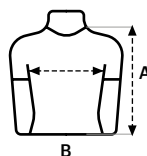

Ribbed knit round neck 1X1 with elastane to increase elasticity

Reinforced neck tape to avoid deformation

Side seams

Extra soft cotton touch

Regular fit

SIZES

	S	M	L	XL	2XL	3XL	4XL	5XL
A	69	71	73	75	77	79	81	83
B	46	50	54	58	62	66	70	74

Measurements in cm. Tolerance +/- 5%

SPECIAL SUBLIMATION

Removable label

100 pieces per box*

10 pieces per bag

*50 pieces in sizes 4XL and 5XL