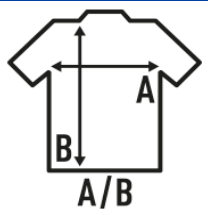

REGULAR PREMIUM T-SHIRT/KING SIZE

Adult short sleeve T-shirt. Tubular fabric. Lycra rib neck. Double stitch on sleeves and bottom. Shoulder to shoulder tape. XS - 3XL :: BK, NY, RB, WH, RD, GM, SY Grey Melange: 85% cotton / 15% polyester. Ash Melange: 98% cotton / 2% polyester.

100% preshrunk carded cotton. Gramage: 190 gsm.

Box 50

Pack 50

SIZE

	4XL	5XL
EU	4XL	5XL
Width	68 cm 26.8"	72 cm 28.3"
Length	84 cm 33.1"	88 cm 34.6"

White
(WH)

Black
(BK)

Red
(RD)