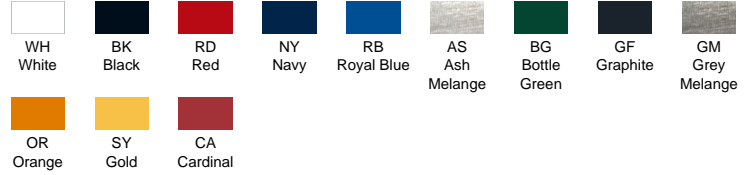

# REGULAR HIT T-SHIRT

TSRA170

## COLOURS

## CHARACTERISTICS

100% cotton. 170gsm

Tubular fabric. Double stitch on collar, sleeves and bottom. Shoulder to shoulder tape. Lycra rib neck.