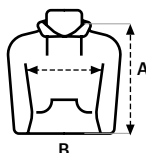

Brushed fleece, soft comfortable and warm

3 panel hood lined with Single Jersey

Nylon zipper

Front kangaroo pocket with fine binding finish

Non-deformable, waistband and cuffs in ribbed knit fabric 2x1 with elastane

Reinforced herringbone inner neck tape

Adult sizes: BYRON

SIZES

	1/2	3/4	5/6	7/8	9/11	12/14
A	38	42	48	54	58	62
B	33	35	37	40	43	47

Measurements in cm. Tolerance +/- 5%

100 White

613 Sage

202 Heather Grey