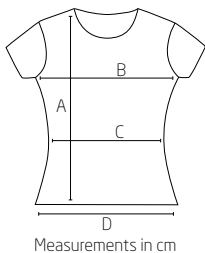

Lisa

		XS	S	M	L	XL
A	total length	59	62	65	68	71
B	1/2 chest width	43	45	47	49	51
C	1/2 waist width	40	42	44	46	48
D	1/2 bottom width	38	40	42	44	46

Errors and mistakes are possible. Generally normal tolerances are acceptable.
Version 01.2015