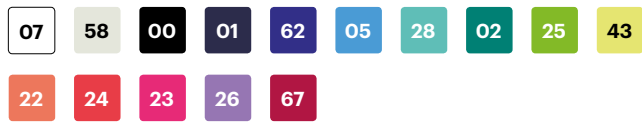

533001

Scrub Trousers with Waist Tie

- Elastic waistband
- Ajustable waist tie
- **Two pockets:** 2 French pockets

Twill. 65% polyester - 35% cotton / 190 gsm

2XS / XS / S / M / L / XL / 2XL / 3XL / 4XL

07 White / 58 Ice Grey / 00 Black / 01 Dark Blue / 62 Ultramarine / 05 Sky Blue / 28 Light Turquoise / 02 Green / 25 Lime Green / 43 Light Yellow / 22 Light Orange / 24 Coral Red / 23 Fuchsia / 26 Purple / 67 Burgundy

Sizes	Total length	Waist stretched 1/2
2XS	102	41
XS	103	45
S	104	49
M	105	53
L	106	57
XL	107	61
2XL	108	65
3XL	109	69
4XL	110	73

Dimensions in cm.