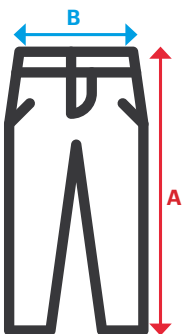

334

Scrub Trousers

- Elastic waistband
- **One pocket:** 1 back patch pocket

Twill. 65% polyester - 35% cotton / 190 gsm

2XS / XS / S / M / L / XL / 2XL / 3XL / 4XL

07

07 White

Sizes	Total length	Waist stretched 1/2
2XS	102	41
XS	103	45
S	104	49
M	105	53
L	106	57
XL	107	61
2XL	108	65
3XL	109	69
4XL	110	73

Dimensions in cm.

- **A:** Total length
- **B:** Waist stretched 1/2