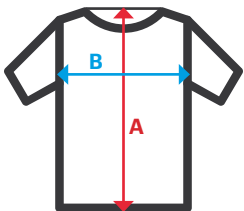

305514

Long Sleeve High Visibility Cotton Polo Shirt

- Button closure at front
- Reflective tape on torso and sleeves
- Ribbed collar and cuffs
- **One pocket:** 1 patch pocket on chest

Piqué. 55% cotton - 45% polyester / 150 gsm

S / M / L / XL / 2XL / 3XL

20 19

20 Neon Yellow / 19 Neon Orange

Sizes	Centre back length	Chest 1/2
S	70,8	48
M	72,8	52
L	74,8	56
XL	76,8	60
2XL	78,8	64
3XL	80,8	68

Dimensions in cm.

- **A:** Centre back length
- **B:** Chest 1/2