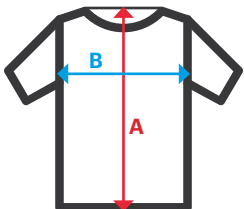

## High Visibility Parka

- Front zip with cover flap
- Cover flap with snap buttons
- Reflective tape on torso and sleeves
- Hidden hood inside collar, adjustable with stopper
- Metal eyelet under arms to facilitate breathability
- Ribbed cuffs
- Adjustable with stopper
- **Four pockets:** 2 lower welt pockets, with cover flaps and snap Buttons, 1 chest welt pocket with flap and Velcro fasteners, 1 patch pocket on the inside with Velcro closure

**Exterior.** 100% polyester with PU coating / 180 gsm

**Lining.** 100% polyester / 60 gsm

**Wadding.** 100% polyester / 160 gsm

S / M / L / XL / 2XL / 3XL

20

20 Neon Yellow

RAINPROOF

Sizes	Centre back length	Chest 1/2
S	84,6	55
M	85,6	61
L	86,6	67
XL	87,6	73
2XL	88,6	79
3XL	89,6	85

Dimensions in cm.

- **A:** Centre back length
- **B:** Chest 1/2