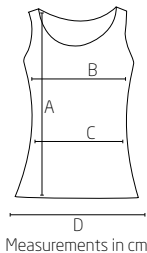

Mia

		S	M	L	XL
A	total length	71	74	77	80
B	1/2 chest width	36	39	42	45
C	1/2 waist width	32	37	40	43
D	1/2 bottom width	44	47	50	53

Errors and mistakes are possible. Generally normal tolerances are acceptable.
Version 01.2015