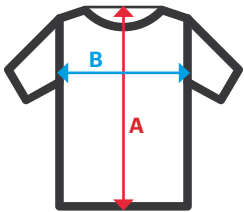

## Knit Turtle Neck Jacket

- Anti-pilling treatment
- Front zip
- Fabric reinforcement on shoulders and elbows
- Ribbed neck, cuffs and waistband
- **Two pockets:** 2 lower pockets

Ribbed knit. 100% acrylic / Gauge 7

M / L / XL / 2XL

01

01 Dark Blue

Sizes	Centre back length	Chest 1/2
M	71	54
L	73	58
XL	75	62
2XL	77	64

Dimensions in cm.

- **A:** Centre back length
- **B:** Chest 1/2